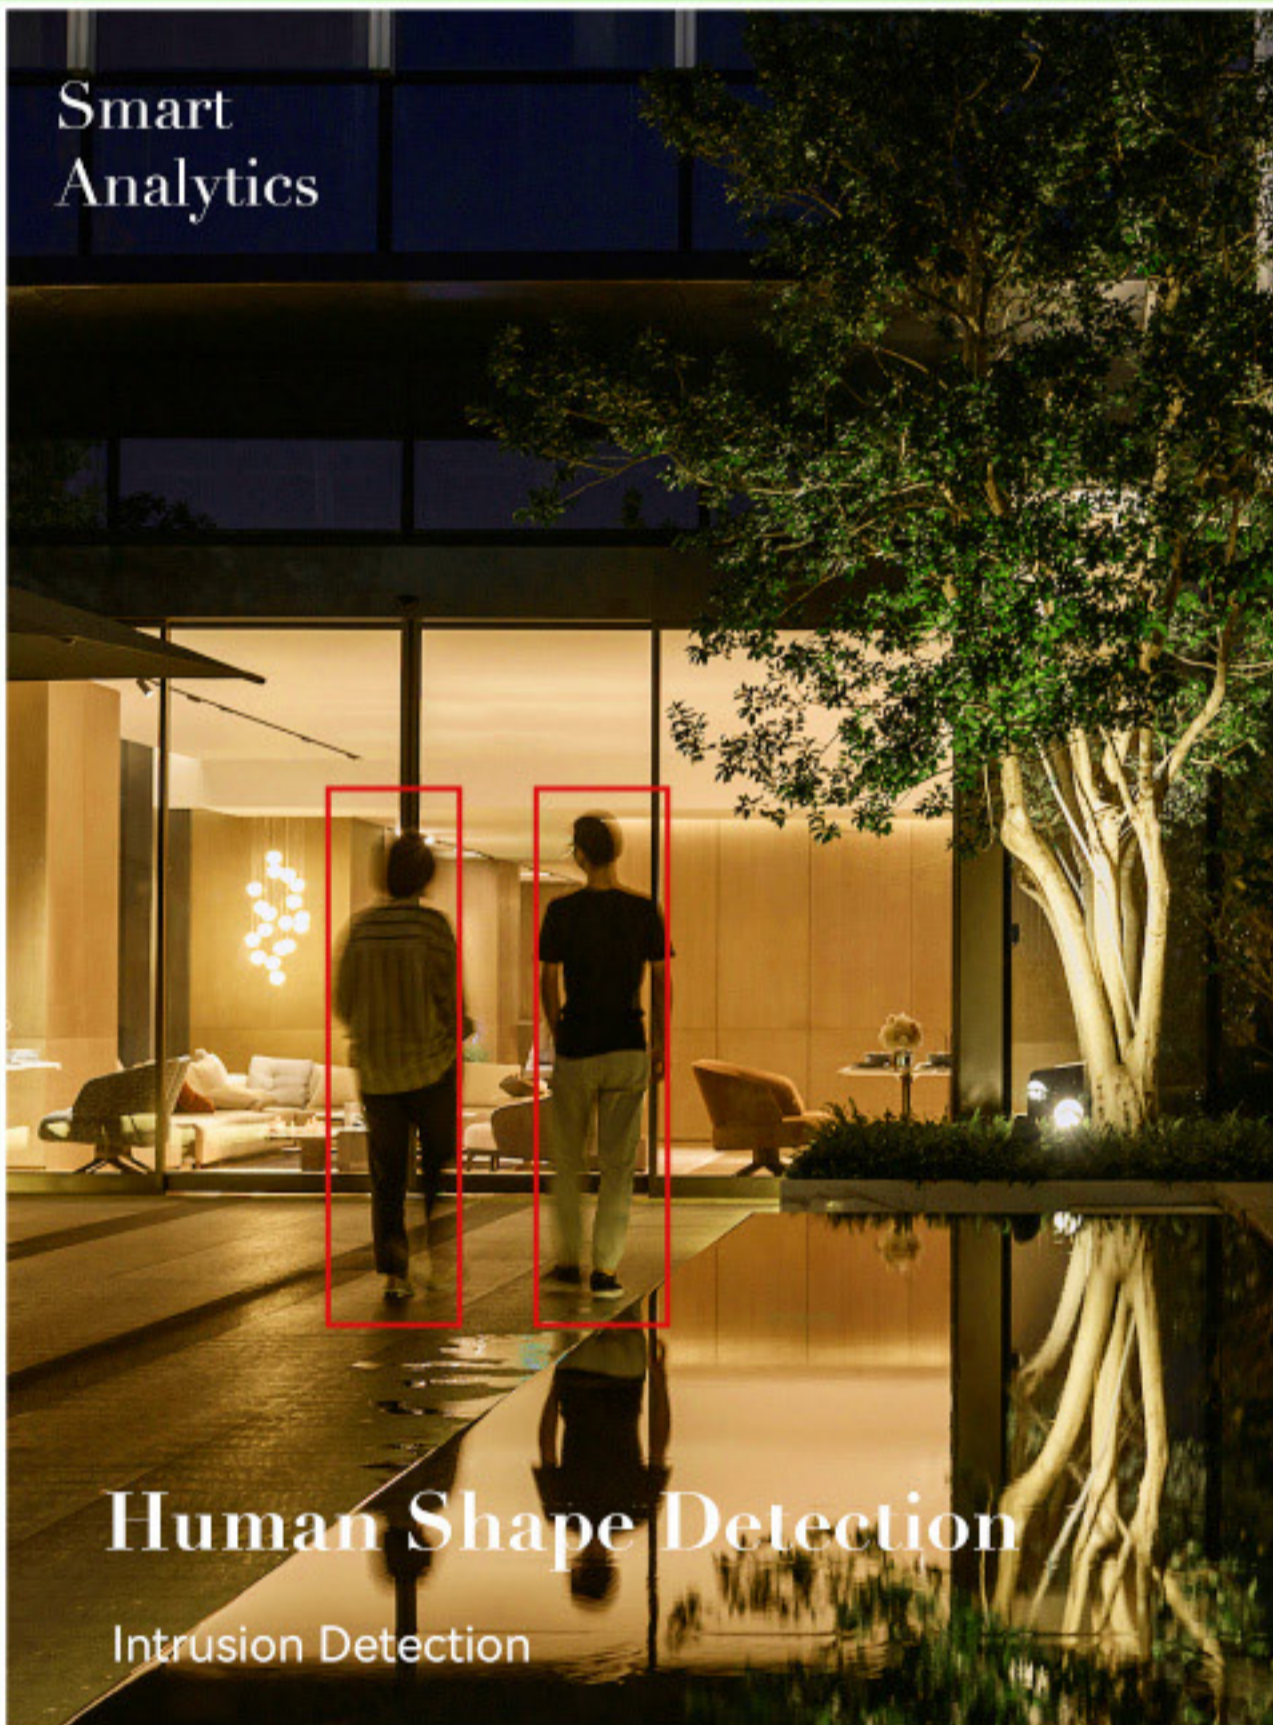

Smart Analytics

Intrusion Detection

(based on human shape detection and Vehicle detection)

Longse

2MP

IP Secure System

HD IMAGE

Main Stream

1080P (1920*1080)@30fps

720P (1280*720)@30fps

D1 (720*480)@30fps

Longse

2MP

IP Secure System

KF200

Value Series

KF200WH

Full Color

Smart Analytics

Intrusion Detection

(based on human shape detection and Vehicle detection)

Longse

NVR & POE NVR

4CH/8CH/16CH
24CH/32CH/64CH